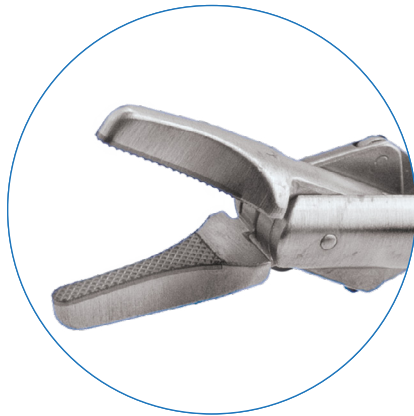

MIS FORCEPS

AVR

Straight

Straight
Serrated

SKU	Tip Type	Shaft	Handle	Total Length	Alloy
FL8624.14	Straight w/TC Inserts	1mm	Round	11.75" (30cm)	Stainless Steel
FL8628.1	Straight Serrated	2.8mm			