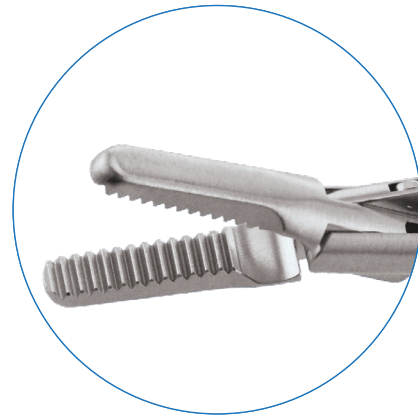

MIS FORCEPS

AVR

Straight

Straight
Serrated

SKU	Tip Type	Shaft	Handle	Total Length	Alloy
FL8624.14	Straight w/TC Inserts	1mm	Round	11.75" (30cm)	Stainless Steel
FL8628.1	Straight Serrated	2.8mm			