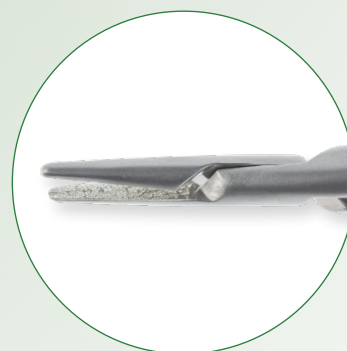

OPTIMUS CASTROVIEJO MICRO NEEDLE HOLDER

Regular Jaw

Short Jaw

SKU	Suture	Handle	Lock	Length	Alloy
NL0702.23-0	7-0 (and smaller)	8.5mm Flat	w/Lock	7.25" (18.5cm)	Titanium
NL1702.23-0		8.5mm Flat Serrated			
NL1702.23K-0	6-0 (and smaller)			8.25" (21cm)	
NL1704.23K-0					