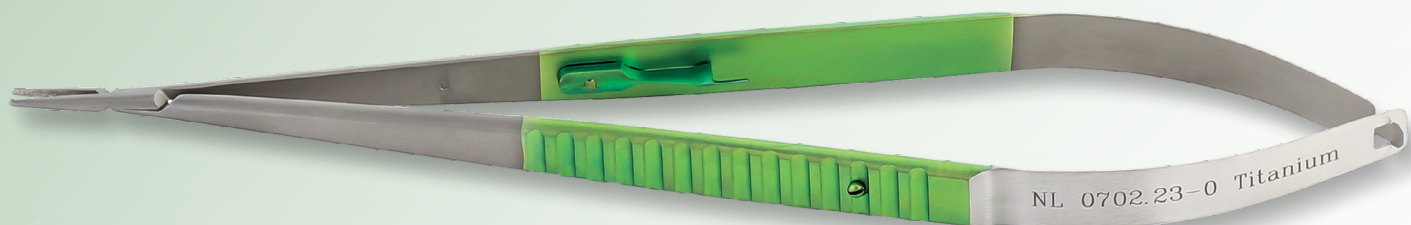

OPTIMUS CASTROVIEJO MICRO NEEDLE HOLDER

Regular Jaw

Short Jaw

SKU	Suture	Handle	Lock	Length	Alloy
NL0702.23-0	7-0 (and smaller)	8.5mm Flat	w/Lock	7.25" (18.5cm)	Titanium
NL1702.23-0		8.5mm Flat Serrated			
NL1702.23K-0	6-0 (and smaller)			8.25" (21cm)	
NL1704.23K-0					