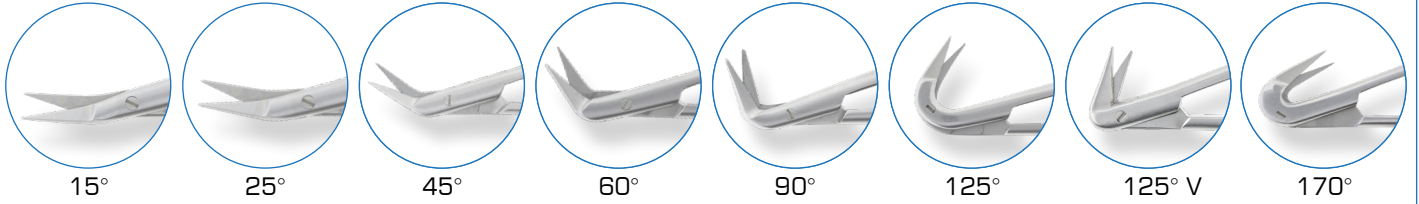

POTTS SCISSORS

7MM MICRO FINE ANGLED BLADES

SKU	Shaft Angle	Handle	Total Length	Alloy
SL0715.1F-15	15°	Round	6.75" (17cm)	Stainless Steel
SL0715.1F	25°		8" (20cm)	
SL0735.1F			9" (23cm)	
SL0740.1F			10" (25cm)	
SL0745.1F			Titanium	6.75" (17cm)
SL0745.2F	8" (20cm)			
SL0716.1F	9" (23cm)			
SL0736.1F	10" (25cm)			
SL0741.1F	45°		6.75" (17cm)	
SL0746.1F				8" (20cm)
SL0717.1F				9" (23cm)
SL0737.1F				10" (25cm)
SL0742.1F	60°		Stainless Steel	6.75" (17cm)
SL0747.1F				8" (20cm)
SL0718.1F				9" (23cm)
SL0743.1F				10" (25cm)
SL0719.1F	90°		6.5" (16.5cm)	
SL0743.1F	125°		9" (23cm)	
SL0719.1F			6.5" (16.5cm)	
SL0785.1F	125° V-Neck		8" (20cm)	
SL0739.1F		6.5" (16.5cm)		
SL0719.1F-170	170°	8" (20cm)		
SL0738.1F-170		6.5" (16.5cm)		